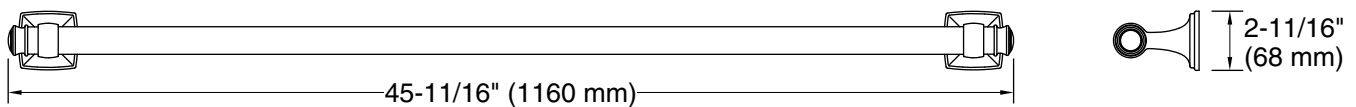

Technical Information

All product dimensions are nominal.

Installation Type: Wall-mount

Material: Zinc

Notes

Measure your actual product for roughing-in details.

WARNING: Risk of personal injury. The wall plates on the grab bar must be mounted to a brace between the wall studs. This will ensure that the weight of the user is adequately supported.