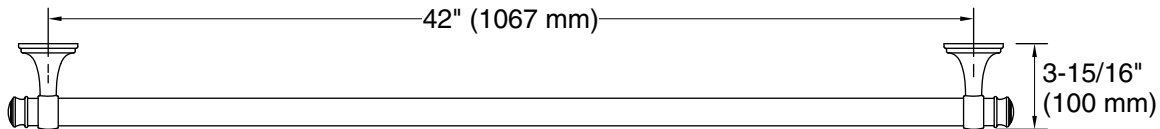

Technical Information

All product dimensions are nominal.

Installation Type: Wall-mount

Material: Zinc

Notes

Measure your actual product for roughing-in details.

WARNING: Risk of personal injury. The wall plates on the grab bar must be mounted to a brace between the wall studs. This will ensure that the weight of the user is adequately supported.